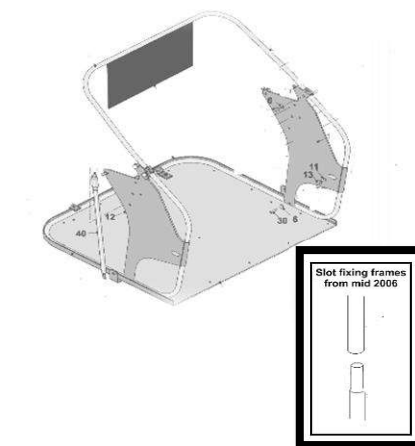

Bag Frames - A/D/K/V

390 Litres (1998-2006)	Clamp Together	
	Lower frame	178966600
	Upper Frame	174004600

390 Litres (2006-2011)	Slot Together	
	Lower Frame	178969001
	Upper Frame	178968501

390 Litres (2001-Current)	L/H Side Frame	327872400
	R/H Side Frame	327872500
	Back Tube	174504800

Bag Frames- C/S/T Series - (Excluding Mini Tractors)

300 Litres (1996-2000)	Clamp Together	
	Lower frame	174005900
	Upper Frame	17405800

300 Litres (2000-2006)	Slot Together	
	Lower Frame	174006900
	Upper Frame	174006800

300 Litres (2006-2009)	Slot Together	
	Lower Frame	178969100
	Upper Frame	178968900

300 Litres (2009-Current) Includes PGC+	L/H Side Frame	327812701
	R/H Side Frame	327812601
	Back Tube	178974700