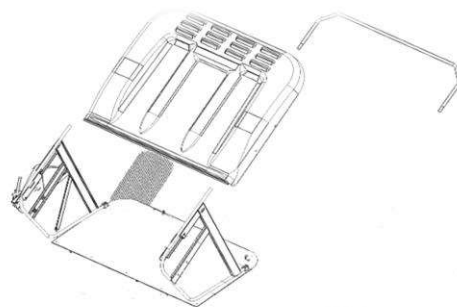

Bag Frames - A/D/K/V

390 Litres (1998-2006)	Clamp Together	
	Lower frame	178966600
	Upper Frame	174004600

390 Litres (2006-2011)	Slot Together	
	Lower Frame	178969001
	Upper Frame	178968501

390 Litres (2001-Current)	L/H Side Frame	327872400
	R/H Side Frame	327872500
	Back Tube	174504800

Bag Frames- C/S/T Series - (Excluding Mini Tractors)

300 Litres (1996-2000)	Clamp Together	
	Lower frame	174005900
	Upper Frame	17405800

300 Litres (2000-2006)	Slot Together	
	Lower Frame	174006900
	Upper Frame	174006800

300 Litres (2006-2009)	Slot Together	
	Lower Frame	178969100
	Upper Frame	178968900

300 Litres (2009-Current) Includes PGC+	L/H Side Frame	327812701
	R/H Side Frame	327812601
	Back Tube	178974700