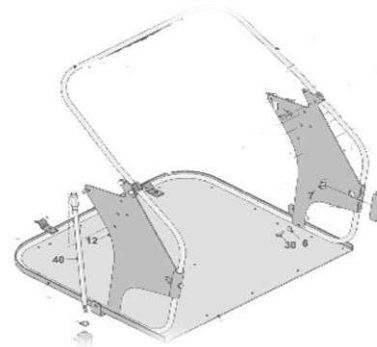

Bag Frames - A/D/K/V

390 Litres (1998-2006)	Clamp Together	
	Lower frame	178966600
	Upper Frame	174004600

390 Litres (2006-2011)	Slot Together	
	Lower Frame	178969001
	Upper Frame	178968501

390 Litres (2001-Current)	L/H Side Frame	327872400
	R/H Side Frame	327872500
	Back Tube	174504800

Bag Frames- C/S/T Series - (Excluding Mini Tractors)

300 Litres (1996-2000)	Clamp Together	
	Lower frame	174005900
	Upper Frame	17405800

300 Litres (2000-2006)	Slot Together	
	Lower Frame	174006900
	Upper Frame	174006800

300 Litres (2006-2009)	Slot Together	
	Lower Frame	178969100
	Upper Frame	178968900

300 Litres (2009-Current) Includes PGC+	L/H Side Frame	327812701
	R/H Side Frame	327812601
	Back Tube	178974700