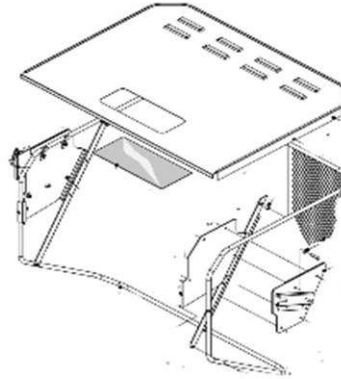

Bag Frames - A/D/K/V

390 Litres (1998-2006)	Clamp Together	
	Lower frame	178966600
	Upper Frame	174004600

390 Litres (2006-2011)	Slot Together	
	Lower Frame	178969001
	Upper Frame	178968501

390 Litres (2001-Current)	L/H Side Frame	327872400
	R/H Side Frame	327872500
	Back Tube	174504800

Bag Frames- C/S/T Series - (Excluding Mini Tractors)

300 Litres (1996-2000)	Clamp Together	
	Lower frame	174005900
	Upper Frame	17405800

300 Litres (2000-2006)	Slot Together	
	Lower Frame	174006900
	Upper Frame	174006800

300 Litres (2006-2009)	Slot Together	
	Lower Frame	178969100
	Upper Frame	178968900

300 Litres (2009-Current) Includes PGC+	L/H Side Frame	327812701
	R/H Side Frame	327812601
	Back Tube	178974700