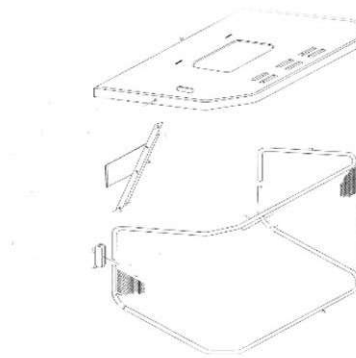

Bag Frames - A/D/K/V

390 Litres (1998-2006)	Clamp Together	
	Lower frame	178966600
	Upper Frame	174004600

390 Litres (2006-2011)	Slot Together	
	Lower Frame	178969001
	Upper Frame	178968501

390 Litres (2001-Current)	L/H Side Frame	327872400
	R/H Side Frame	327872500
	Back Tube	174504800

Bag Frames- C/S/T Series - (Excluding Mini Tractors)

300 Litres (1996-2000)	Clamp Together	
	Lower frame	174005900
	Upper Frame	17405800

300 Litres (2000-2006)	Slot Together	
	Lower Frame	174006900
	Upper Frame	174006800

300 Litres (2006-2009)	Slot Together	
	Lower Frame	178969100
	Upper Frame	178968900

300 Litres (2009-Current) Includes PGC+	L/H Side Frame	327812701
	R/H Side Frame	327812601
	Back Tube	178974700