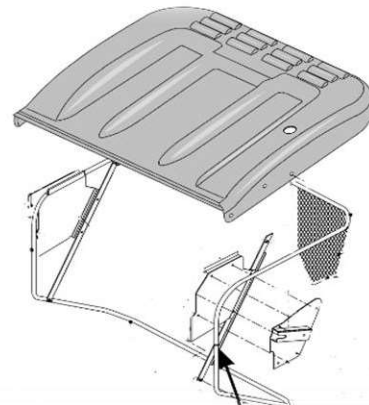

Bag Frames - A/D/K/V

390 Litres (1998-2006)	Clamp Together	
	Lower frame	178966600
	Upper Frame	174004600

390 Litres (2006-2011)	Slot Together	
	Lower Frame	178969001
	Upper Frame	178968501

390 Litres (2001-Current)	L/H Side Frame	327872400
	R/H Side Frame	327872500
	Back Tube	174504800

Bag Frames- C/S/T Series - (Excluding Mini Tractors)

300 Litres (1996-2000)	Clamp Together	
	Lower frame	174005900
	Upper Frame	17405800

300 Litres (2000-2006)	Slot Together	
	Lower Frame	174006900
	Upper Frame	174006800

300 Litres (2006-2009)	Slot Together	
	Lower Frame	178969100
	Upper Frame	178968900

300 Litres (2009-Current) Includes PGC+	L/H Side Frame	327812701
	R/H Side Frame	327812601
	Back Tube	178974700